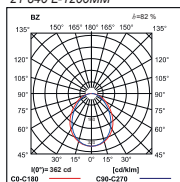

ESSENCE LED

ESSENCE LED 2600LM PLX E
21 840 L-1200MM

ESSENCE LED 2600LM PLX E 21 840
L-1200MM

h[m]	∅ [m]	C₉₀ [lx]	C₅₀ [lx]	E_u [lux]
1	2.14	625	156	
2	4.28	156	69	
3	6.43	69	39	
4	8.57	39	25	
5	10.7	25